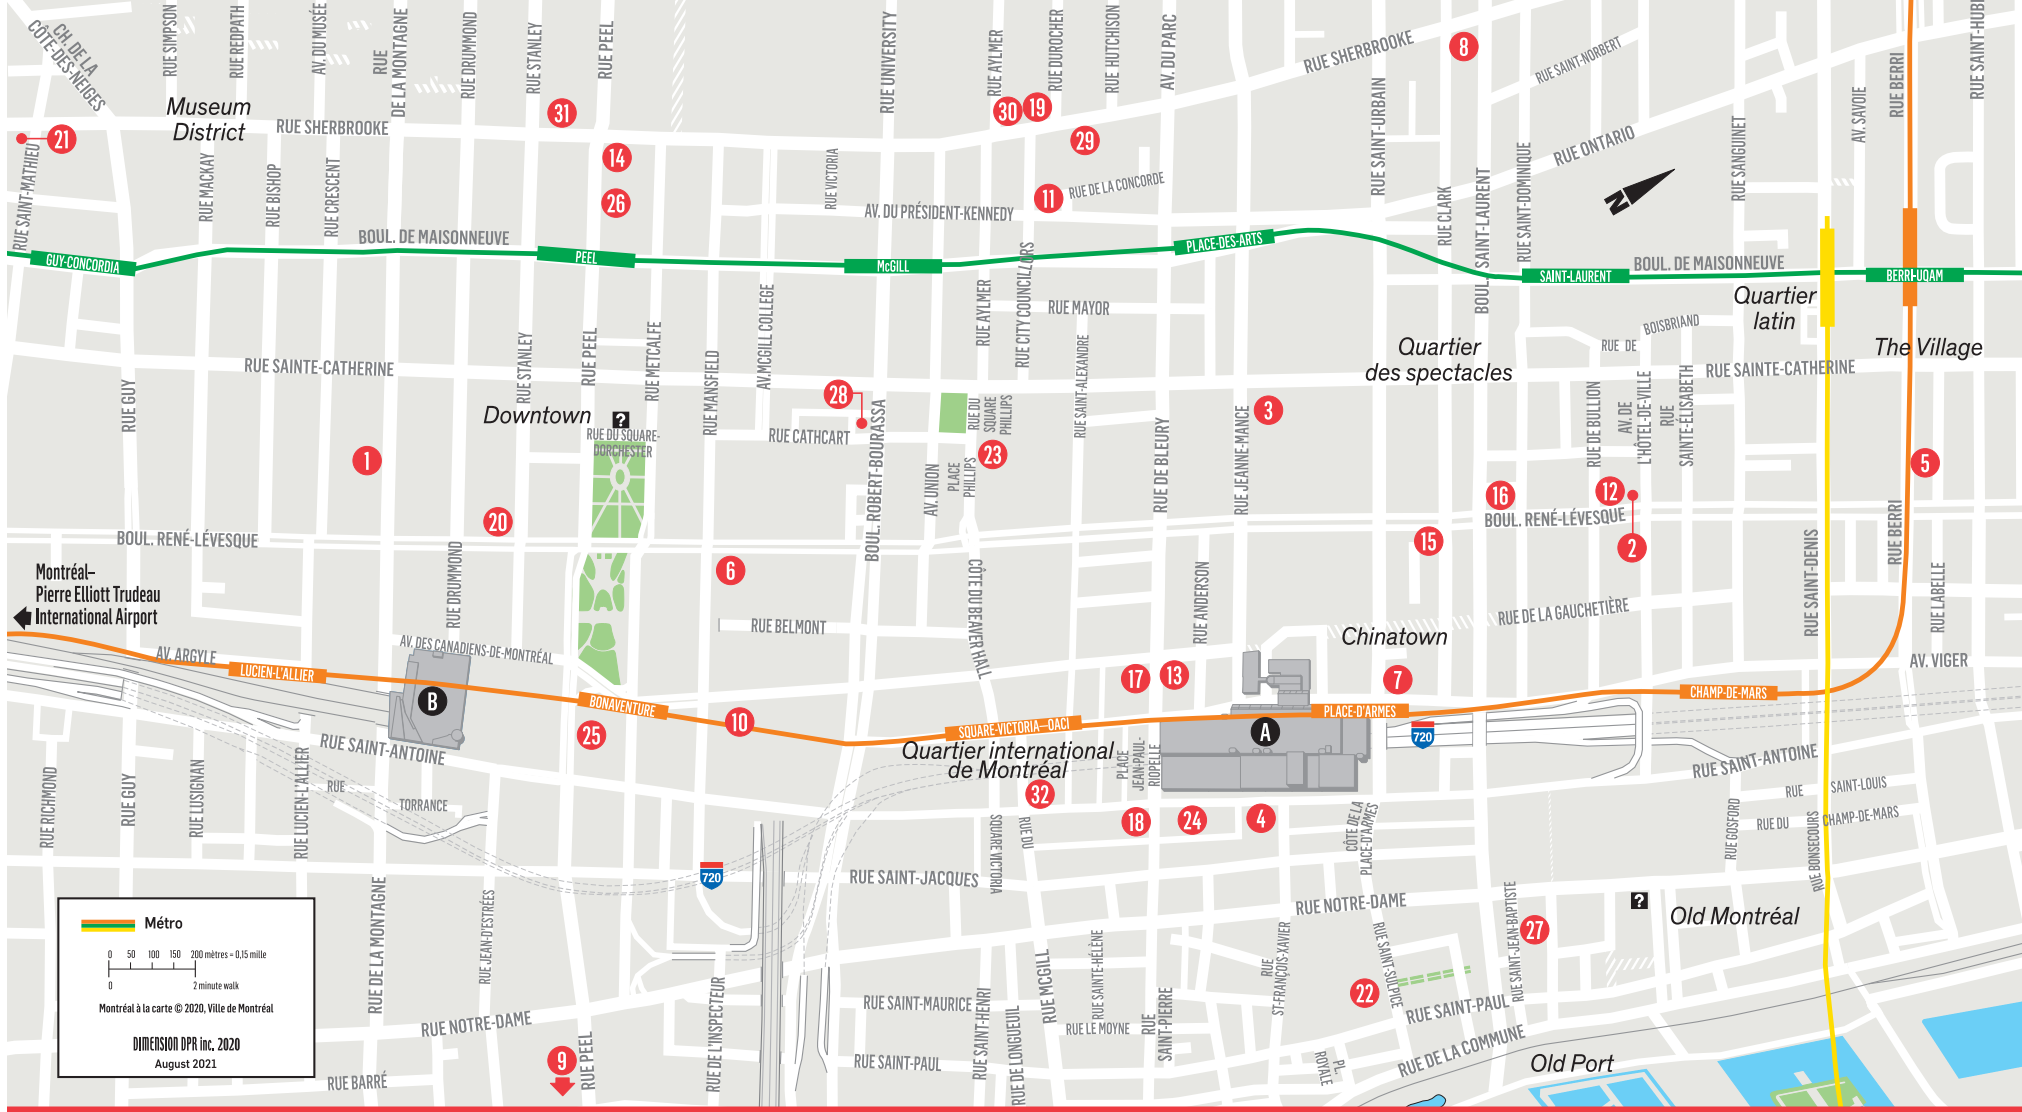

**Sites**

**ACCOMMODATIONS**

<b>A</b> Palais des congrès de Montréal (Montréal Convention Centre)	<b>1</b> Accor Novotel Montréal Centre	<b>9</b> Hotel ALT Montréal	<b>17</b> Humaniti Hotel Montréal Downtown	<b>25</b> Marriott Chateau Champlain
<b>B</b> Bell Centre	<b>2</b> Candlewood Suites Montréal	<b>10</b> Hotel Bonaventure	<b>18</b> InterContinental Montréal (DGE Hotel)	<b>26</b> Marriot Residence Inn
	<b>3</b> DoubleTree by Hilton Montréal (DGE Hotel)	<b>11</b> Hotel Delta Montréal by Marriott	<b>19</b> L'Appartement Hotel	<b>27</b> Marriott Springhill Suites
	<b>4</b> Embassy Suites by Hilton Montréal	<b>12</b> Hotel Faubourg Montréal	<b>20</b> Le Centre Sheraton (Headquarters)	<b>28</b> Renaissance Montréal Centre-Ville
	<b>5</b> Fairfield by Marriott	<b>13</b> Hotel Monville	<b>21</b> Le Meridien Versailles	<b>29</b> Residence La Citadelle - Université McGill
	<b>6</b> Fairmont Le Reine Elizabeth	<b>14</b> Hotel Omni Mont-Royal	<b>22</b> Le Saint Sulpice Hotel	<b>30</b> Residence Carrefour Sherbrooke - Université McGill
	<b>7</b> Holiday Inn Montréal Centre-Ville	<b>15</b> Hotel Travelodge Montréal Centre	<b>23</b> Le Square Phillips Hotel & Suites	<b>31</b> Sofitel Montréal Le Carré Doré
	<b>8</b> Hotel (10)	<b>16</b> Hotel Zero 1	<b>24</b> Le Westin Montréal (DGE Hotel)	<b>32</b> W Montréal

**Métro**

0 50 100 150 200 mètres • 0.15 mille

2 minute walk

Montréal à la carte © 2020, Ville de Montréal

**DIMENSION DPR inc.** 2020  
August 2021

# DOWNTOWN MONTRÉAL

Lions Clubs International / 104th Annual Convention – June 24-28, 2022  
Palais des congrès de Montréal (Montréal Convention Centre) and Bell Centre